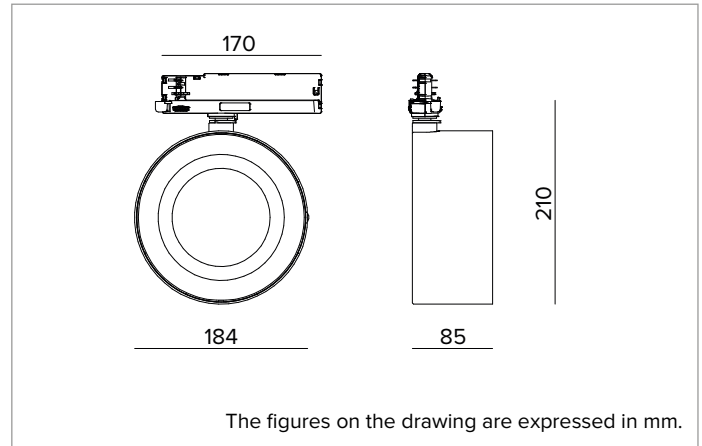

### Professional adjustable LED projector

	4000K	H(m)	D(m)	E <sub>max</sub> (lx)		
	Ra90		27°			
	Fixture Power	42W	1	0.47	15753	
	Source Flux	5213lm	2	0.94	3938	
	Fixture Flux	3340lm	3	1.42	1750	
	Efficacy	80lm/W	4	1.89	985	
TS1229	I <sub>max</sub> =3022cd/klm	I <sub>max</sub>	15753cd	5	2.36	630