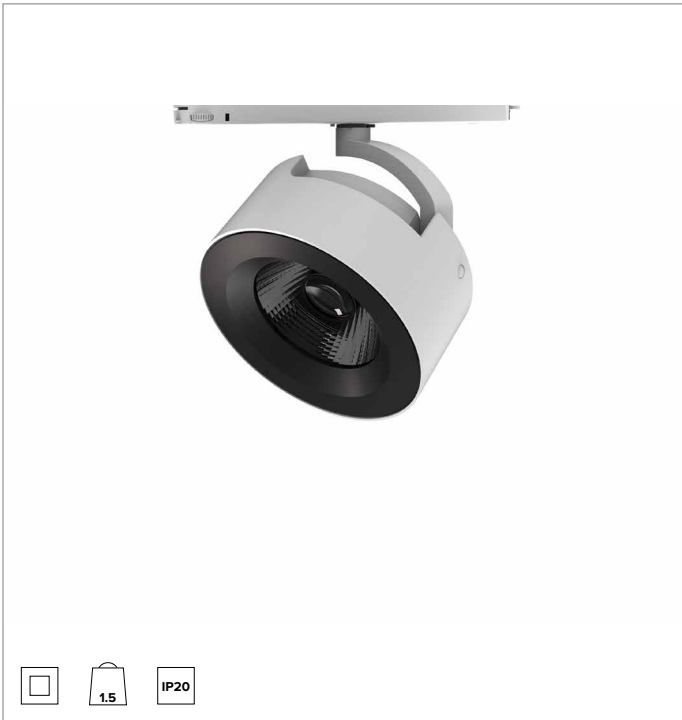

## T037MFH940ELPW | ZENO 180

### Professional adjustable LED projector

	4000K	H(m)	D(m)	E <sub>max</sub> (lx)		
	Ra90		27°			
	Fixture Power	42W	1	0.47	15753	
	Source Flux	5213lm	2	0.94	3938	
	Fixture Flux	3340lm	3	1.42	1750	
	Efficacy	80lm/W	4	1.89	985	
TS1229	I <sub>max</sub> =3022cd/klm	I <sub>max</sub>	15753cd	5	2.36	630

#### ILLUMINOTECHNICAL CHARACTERISTICS

Flood version with hybrid optics composed of a specular anodised aluminium reflector, an optical glass lens, a black anodised aluminium lens holder and a PMMA holographic screen.

**Colour and finish:** Plaster white

**Weight:** 1.5Kg

**Degree of protection:** IP20